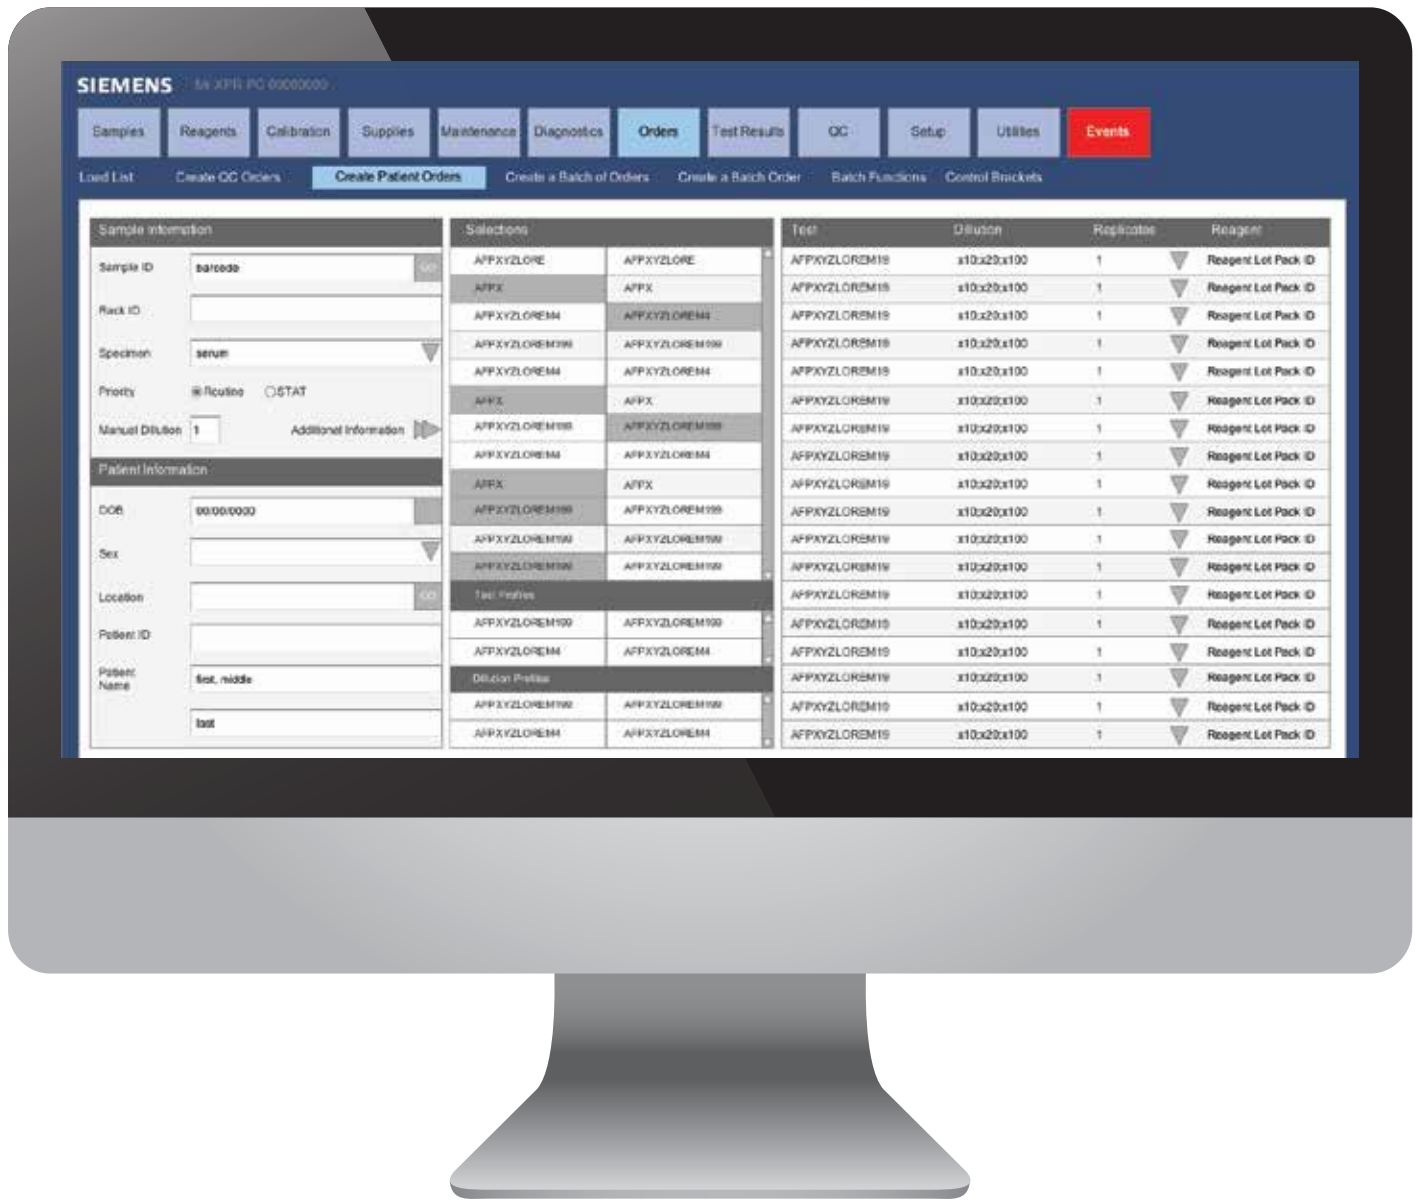

responsive design

phone

desktop