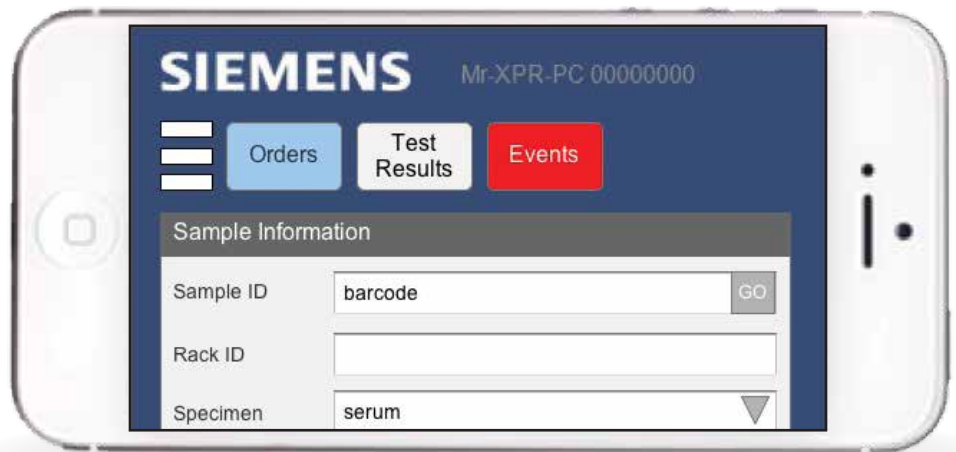

responsive design

phone

desktop